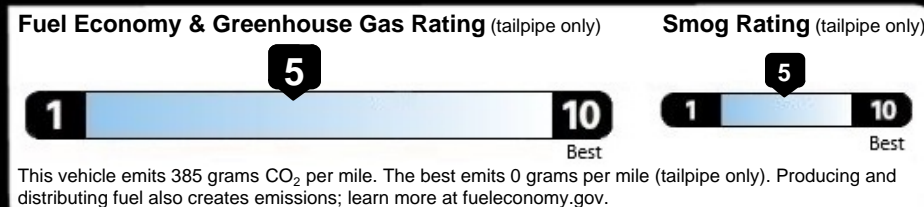

LIMITED WARRANTY/ROADSIDE ASSISTANCE

3 Years / 36,000 Miles Basic
5 Years / 60,000 Miles Powertrain
5 Years / Unlimited Mileage Rust Perforation
3 Years / 36,000 24/7 Roadside Assistance
See Owner Info Kit & Warranty for Details

OPTIONAL EQUIPMENT AND OTHER ITEMS

Manufacturer's Suggested Retail Price	$44,995.00
Exterior Color: Crystal White Pearl	
Full Tank of Gas	INCLD
Option Package: 23	$4,090.00
Subaru 12.1" Multimedia System w/ Navigation	
Power Moonroof	
Surround View Monitor System	
Black Nappa Leather-Trimmed Upholstery w/ Copper Stitch	
Ventilated Front Seats	
12-Way Power Driver's Seat w/ 4-Way Lumbar Support & Leg Extension	
8-Way Power Front Passenger Seat	
Black Power-Folding Heated Mirrors w/ Turn Signals	
Outback Wilderness Package	$1,103.00
Auto-Dimming Exterior Mirror	
Auto-Dimming Mirror with Compass and HomeLink	
Rear Seatback Protector	
Rear Bumper Cover	
Engine Under Guard	$365.00
LED Upgrade	$79.00

EPA DOT Fuel Economy and Environment

Gasoline Vehicle

Fuel Economy

23 MPG
combined city/hwy

21 city
27 highway

4.3 gallons per 100 miles

Small SUVs range from 14 to 138 MPG.
The best vehicle rates 146 MPGe.

You spend $2,250 more in fuel costs over 5 years
compared to the average new vehicle.

Annual fuel cost $2,150

Actual results will vary for many reasons, including driving conditions and how you drive and maintain your vehicle. The average new vehicle gets 29 MPG and costs $8,500 to fuel over 5 years. Cost estimates are based on 15,000 miles per year at $3.30 per gallon. MPGe is miles per gallon equivalent. Vehicle emissions are a significant cause of climate change and smog.

fueleconomy.gov

Calculate personalized estimates and compare vehicles

PARTS CONTENT INFORMATION

FOR VEHICLES IN THIS CARLINE:	FOR THIS VEHICLE:
U.S./CANADIAN PARTS CONTENT: 0%	FINAL ASSEMBLY POINT: OTA, GUNMA, JAPAN
MAJOR SOURCES OF FOREIGN PARTS CONTENT: JAPAN: 85%	COUNTRY OF ORIGIN: JAPAN
	ENGINE: JAPAN
	TRANSMISSION: JAPAN

Note: Parts content does not include final assembly, distribution, or other non-parts costs.

Privacy Notice
www.subaru.com/company/privacy.html

Destination and Delivery $1,450.00
Total Suggested Retail Price $52,082.00

THIS LABEL HAS BEEN APPLIED PURSUANT TO FEDERAL LAW, DO NOT REMOVE OR ALTER PRIOR TO THE DELIVERY TO THE ULTIMATE PURCHASER.